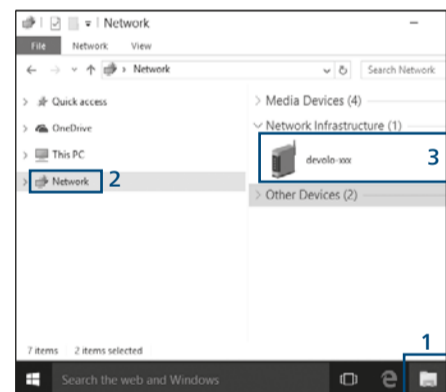

## Configuration:

Different features between delos and devolo connectivity center:

<http://help.devolo-cc.com>

delos

devolo connectivity center

Apple iOS & Linux:

Windows:

[www.devolo-cc.com](http://www.devolo-cc.com)