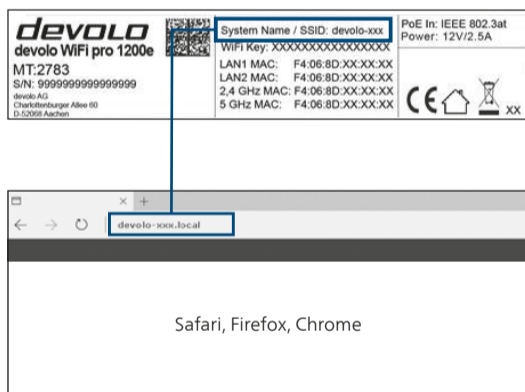

## Configuration:

Different features between delos and devolo connectivity center:

<http://help.devolo-cc.com>

delos

devolo connectivity center

Apple iOS & Linux:

Windows:

[www.devolo-cc.com](http://www.devolo-cc.com)