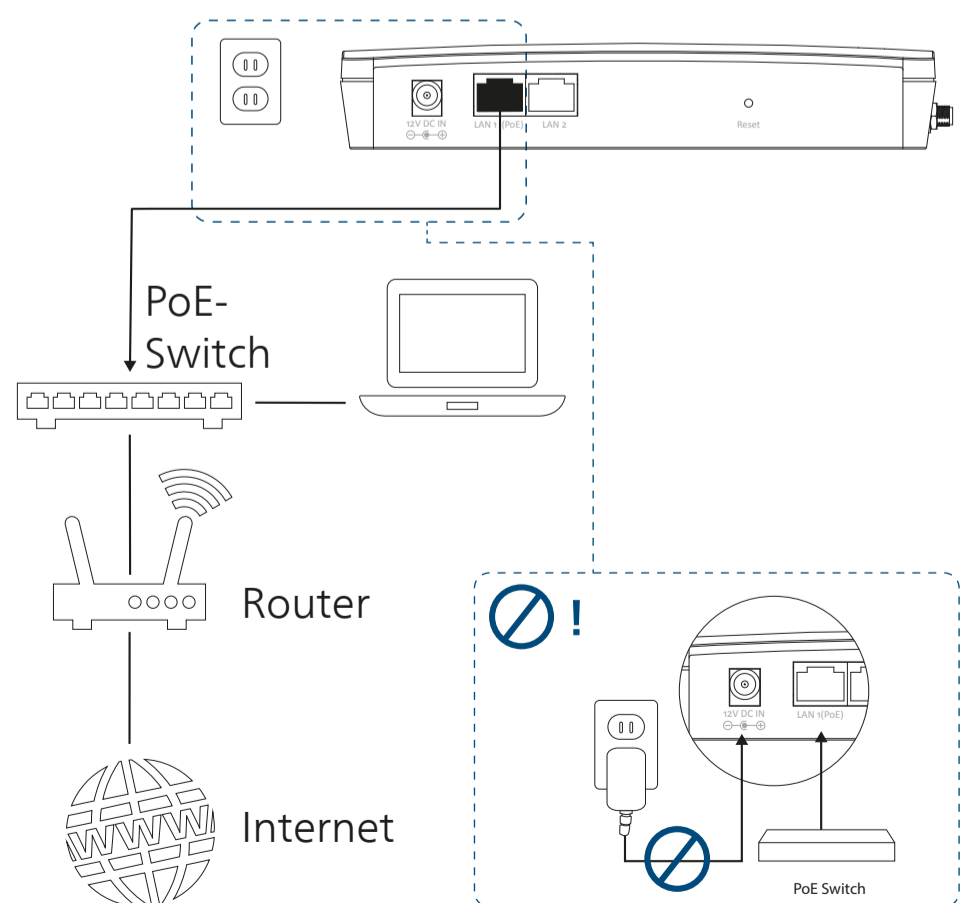

devolo AG
Charlottenburger Allee 67
52068 Aachen
Germany

Engineered in Germany
www.devolo.com

WiFi pro 1200e

#45006

Package contents:

Hardware:

- A: 12V DC IN
- B: LAN 1 (PoE)
- C: LAN 2
- D: Reset

User-Guide:

www.devolo.com/WiFipro1200e/user-guide

Other:

www.devolo.com/WiFipro1200e/other

Power Supply:

PoE: