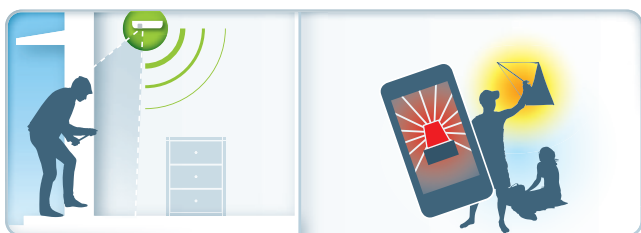

devolo Home Control

Motion Sensor

Discreet, alert, smart.

The **Motion Sensor** can be installed in various applications in almost no time – without cables or drilling. It reliably detects movement and even identifies the difference between animals, people and objects.

devolo Home Control

Motion Sensor

Product features:

- Reliably identifies movements of people, animals and objects.
- Versatile installation via adhesive film or screws (included in box contents).
- Notifications on smartphone, tablet and computer in the case of a detected movement.
- Continuous brightness measurement, e.g. as feedback to the light controls.
- Intuitive operation via an app for smartphone, tablet and computer.
- Unobtrusive design for inconspicuous placement.
- Individually expandable at any time with other devolo Home Control components.
- Future-proofed thanks to standardised Z-Wave® wireless technology.
- 3-year manufacturer's warranty.

Application example:

if

the Motion Sensor recognises movement (a break-in)

then

the alarm will reach you via text message or e-mail if you are on holiday.

Motion Sensor UK
Art. no.: 09503

More information about this product: